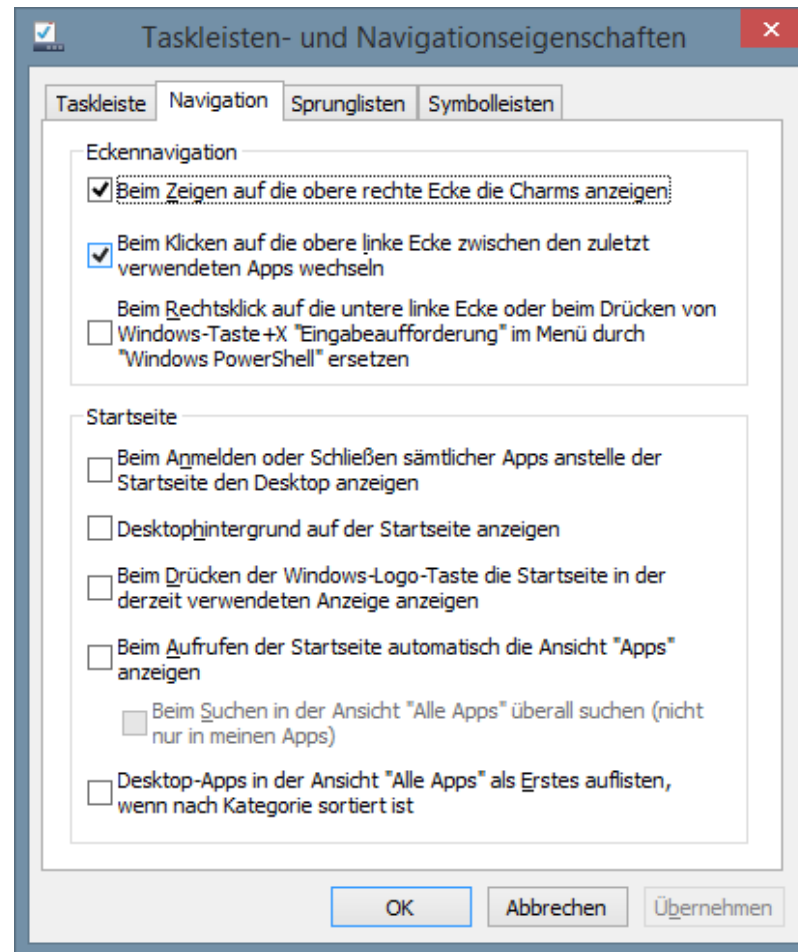

Windows 8.1 –Starten mit Desktop