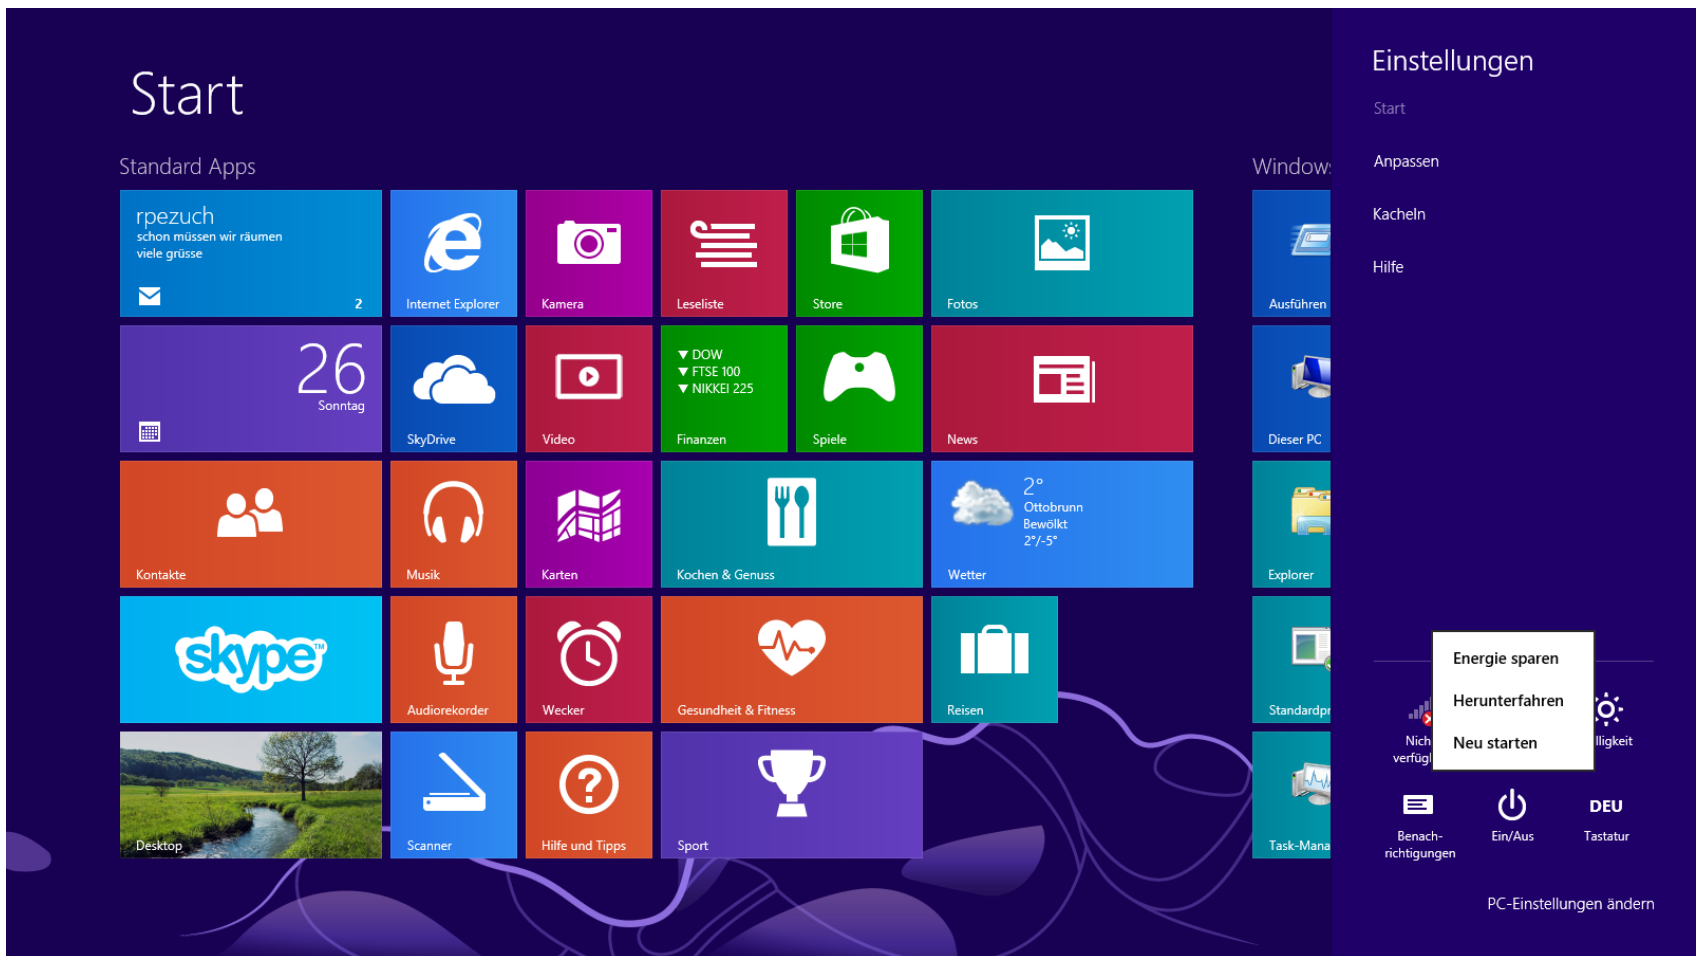

Windows 8.1 - Herunterfahren